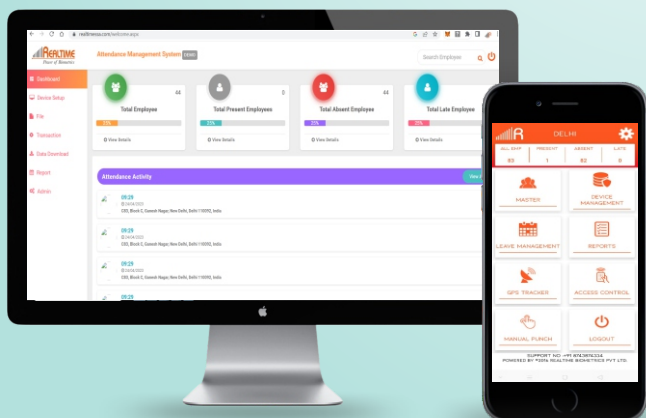

Free Onsite Installation

फ्री Installation के साथ

Free Cloud Software

unlimited users

Model
T52F

Face

Fingerprint
Scanner

Personal
Identity Number

RFID Reader

USB Disk

TCP/IP

Backup
Battery

4G (Optional)

Access
Control

WiFi

With Free Cloud Software and Mobile APP for Attendance Report

FACE WITH FINGERPRINT

Attendance with Access Control

Realtime T52F

Specifications

» Face capacity	1,000
» Fingerprint	1,000
» Card capacity	1,000
» Password capacity	1,000
» Max Attendance log	100,000
» Identify mode	Face, Fingerprint, card, password and combination
» Display	Color Scene 3.0" Inch
» Communication	TCP/IP, USB Device, P2P, Web, WiFi
» U-disk	Supported
» Working voltage	9V / 12V Adapter
» Working temperature	-10 ^o c~ +60 ^o c
» Working humidity(RH)	20% ~ 80%
» Self-test function	Supported
» Power management	Sleep Mode
» FAR/ FRR	0.00001 / 0.1(%)
» Access Control	Simple Built In